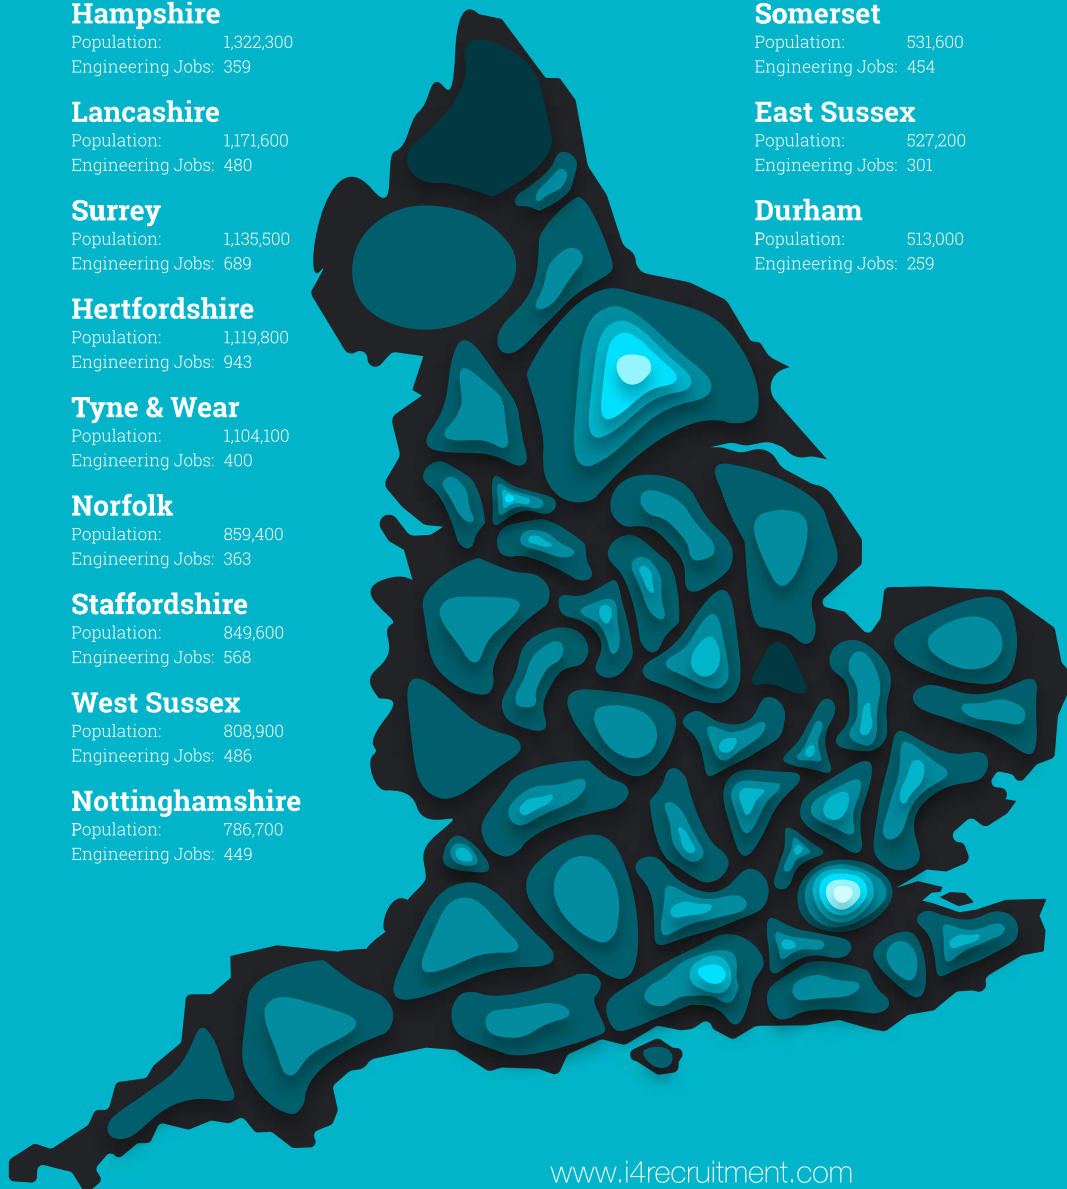

Northamptonshire

Population: 693,900
Engineering Jobs: 528

Oxfordshire

Population: 645,800
Engineering Jobs: 688

Leicestershire

Population: 661,200
Engineering Jobs: 635

Cambridgeshire

Population: 622,200
Engineering Jobs: 858

Cumbria

Population: 499,800
Engineering Jobs: 185

Wiltshire

Population: 474,300
Engineering Jobs: 422

Bristol

Population: 428,
Engineering Jobs: 423

Dorset

Population: 413,800
Engineering Jobs: 432

Cheshire

Population: 370,000
Engineering Jobs: 593

Northumberland

Population: 316,300
Engineering Jobs: 66

Shropshire

Population: 307,100
Engineering Jobs: 260

Herefordshire

Population: 183,600
Engineering Jobs: 139

Isle of Wight

Population: 138,400
Engineering Jobs: 101

Rutland

Population: 37,600
Engineering Jobs: 23

Key

Engineering Vacancies